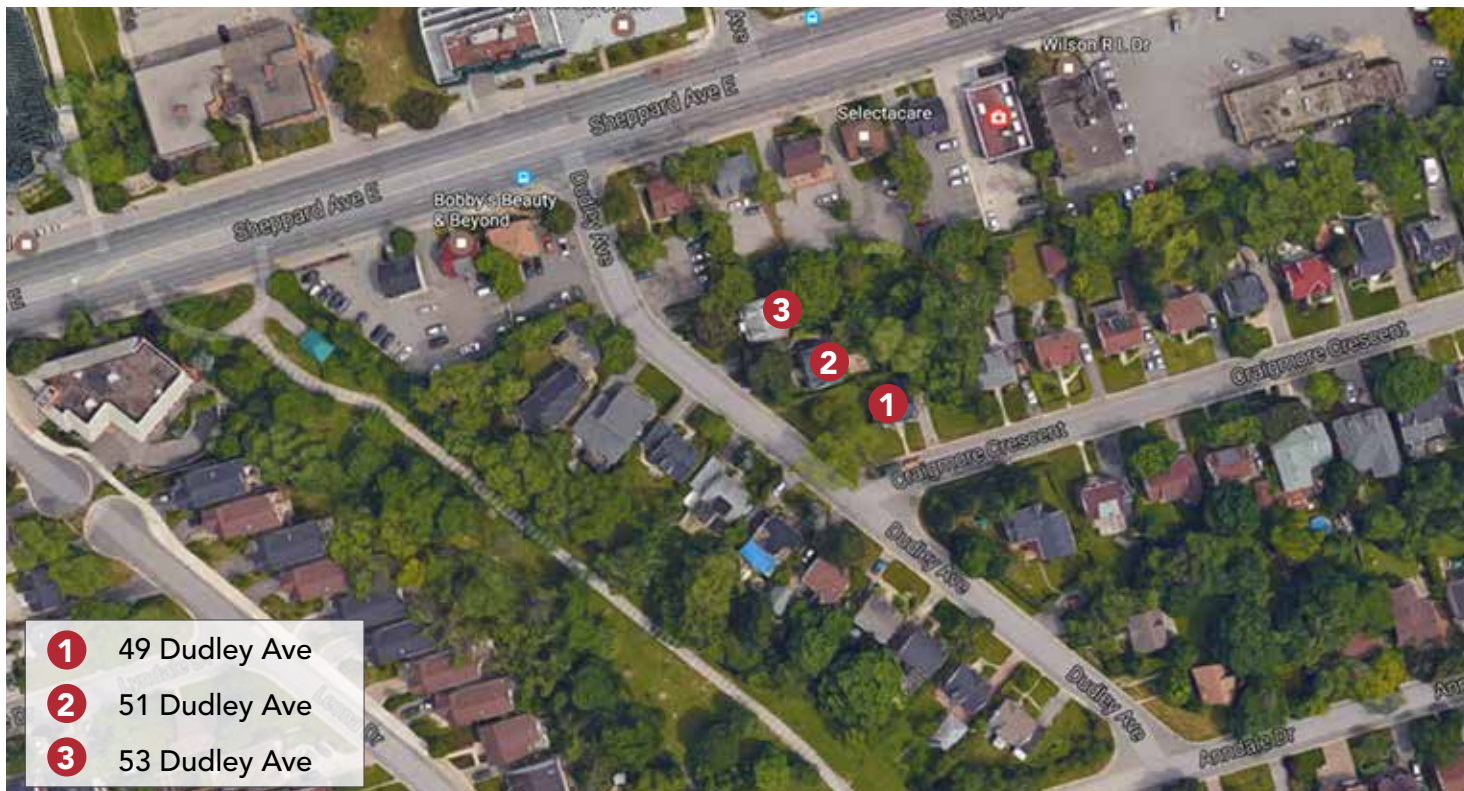

FRONTAGE (ON CRAIGMORE): 75.98 ft

LOT AREA: 20,497.71 square feet

51 DUDLEY AVE

53 DUDLEY AVE

Just 750 m away from the Sheppard-Yonge Subway entrance, Highway 401, and all of the other features, shops, restaurants, and amenities of Yonge and Sheppard.