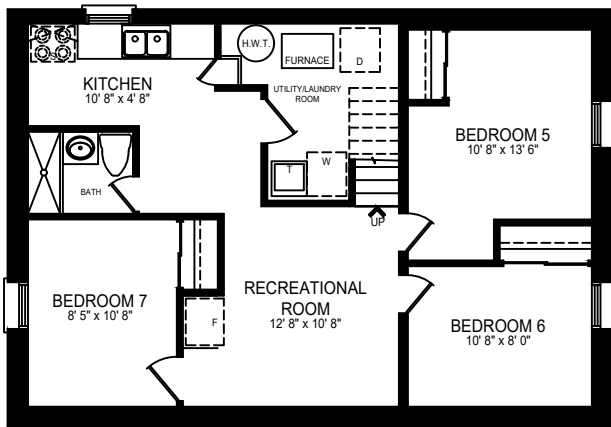

3 Axsmith Crescent

Approx. 1,665 sq.ft.
Including Basement Approx. 2,490 sq.ft.

BASEMENT FLOOR PLAN
APPROX. 825 SQ.FT.

GROUND FLOOR PLAN
APPROX. 840 SQ.FT.

SECOND FLOOR PLAN
APPROX. 825 SQ.FT.