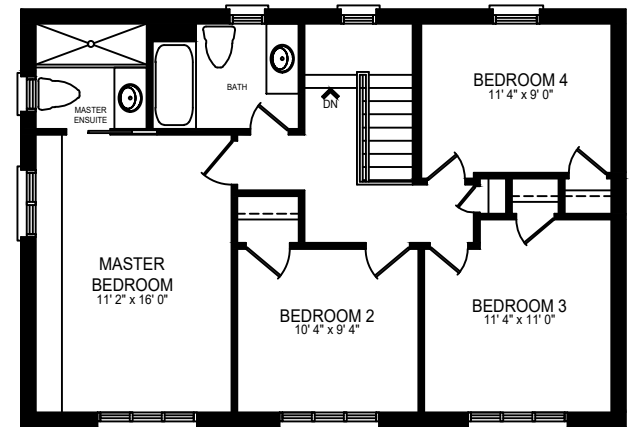

3 Axsmith Crescent

Approx. 1,665 sq.ft.
Including Basement Approx. 2,490 sq.ft.

BASEMENT FLOOR PLAN
APPROX. 825 SQ.FT.

GROUND FLOOR PLAN
APPROX. 840 SQ.FT.

SECOND FLOOR PLAN
APPROX. 825 SQ.FT.