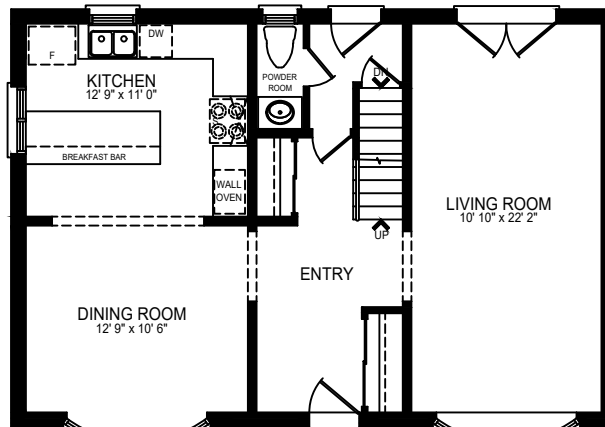

3 Axsmith Crescent

Approx. 1,665 sq.ft.
Including Basement Approx. 2,490 sq.ft.

BASEMENT FLOOR PLAN
APPROX. 825 SQ.FT.

GROUND FLOOR PLAN
APPROX. 840 SQ.FT.

SECOND FLOOR PLAN
APPROX. 825 SQ.FT.