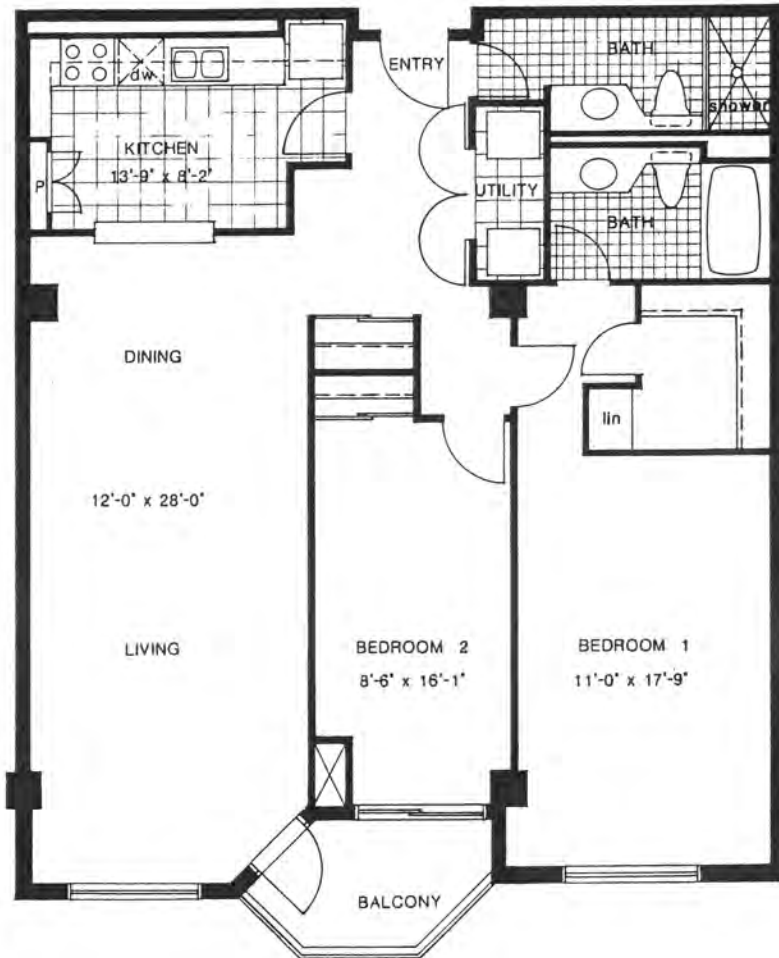

The Southvale (2bx)

2 BEDROOM, 2 BATHROOM

APPROX. 1238 SQ. FT.

All dimensions and specifications are approximate and subject to change without notice.