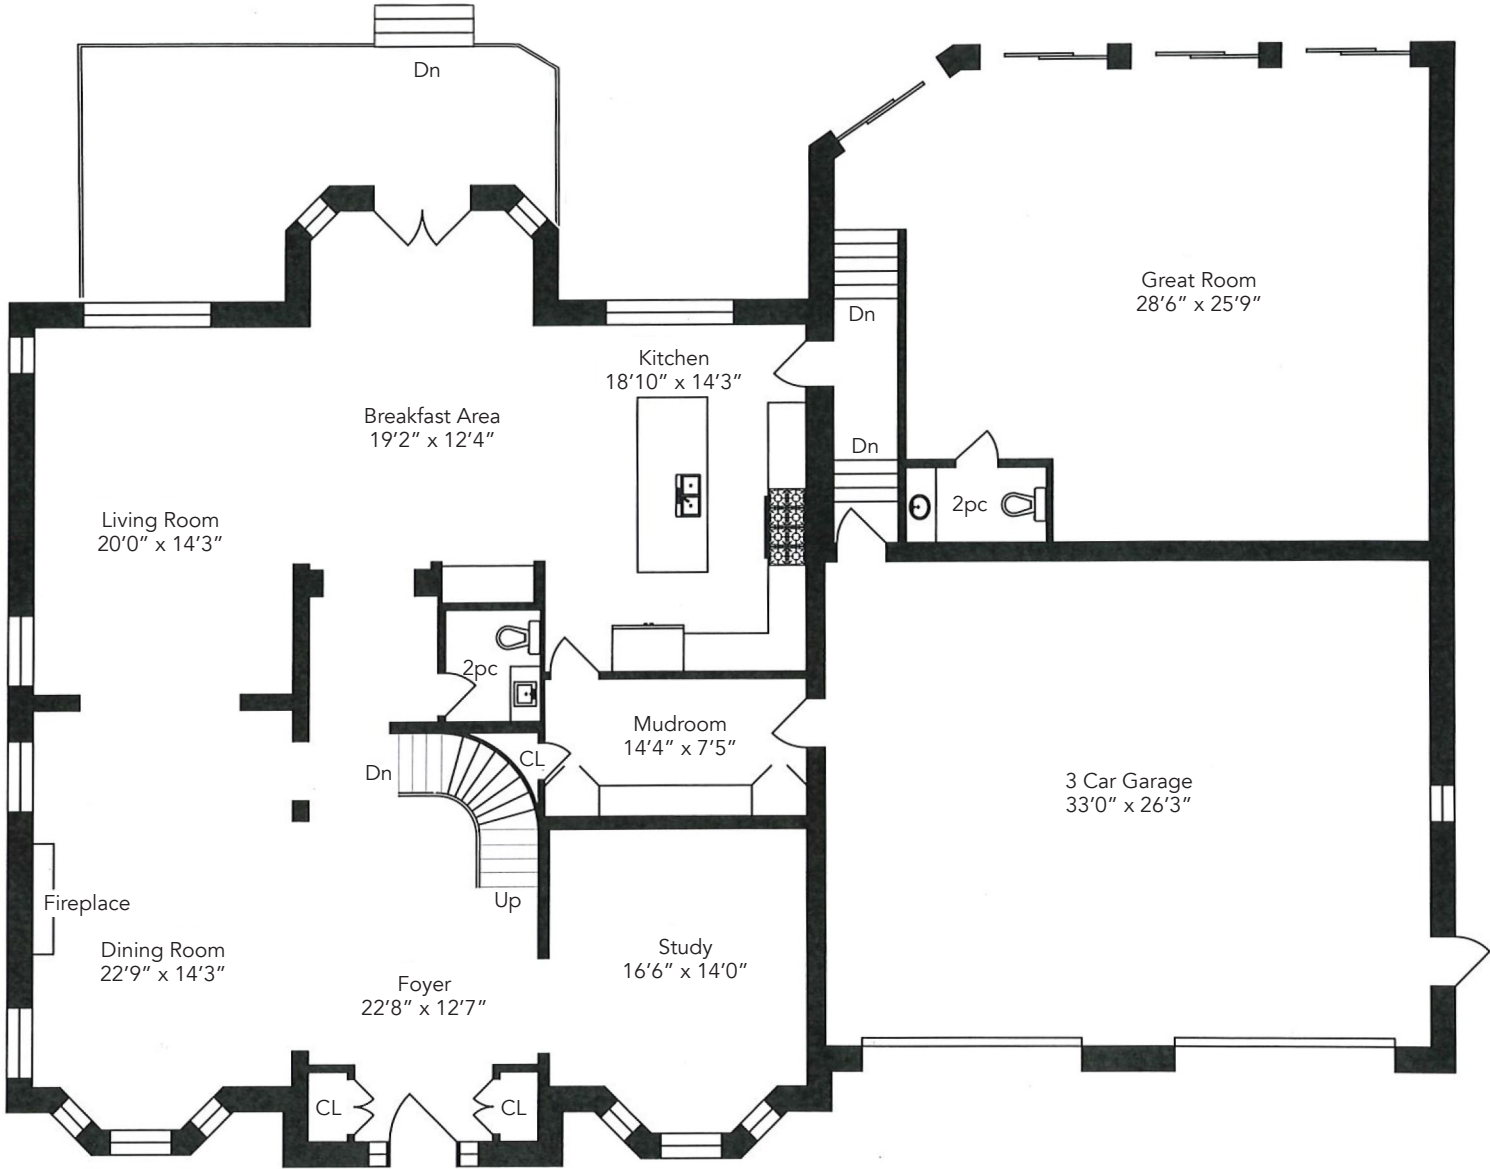

FLOOR PLAN

2621 Lake Shore Boulevard West

Main Floor - 3,095 sq. ft.

2621 Lake Shore Boulevard West

Second Floor - 3,015 sq. ft.

2621 Lake Shore Boulevard West

Lower Level - 2,150 sq. ft.