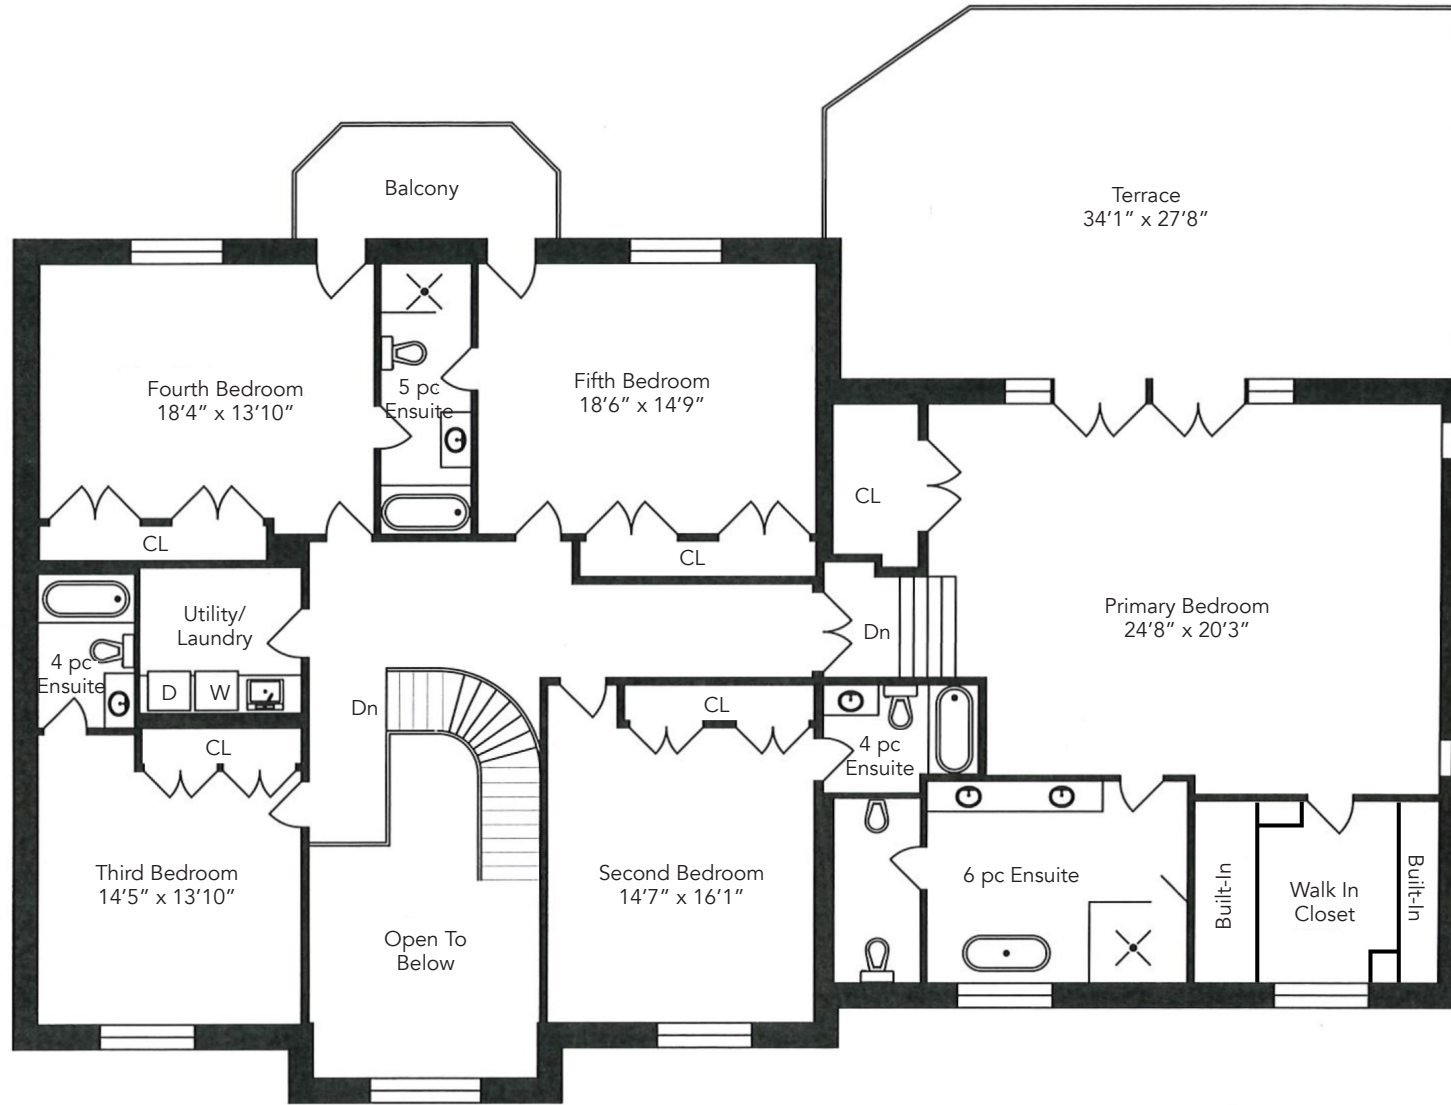

FLOOR PLAN

2621 Lake Shore Boulevard West

Main Floor - 3,095 sq. ft.

2621 Lake Shore Boulevard West

Second Floor - 3,015 sq. ft.

2621 Lake Shore Boulevard West

Lower Level - 2,150 sq. ft.