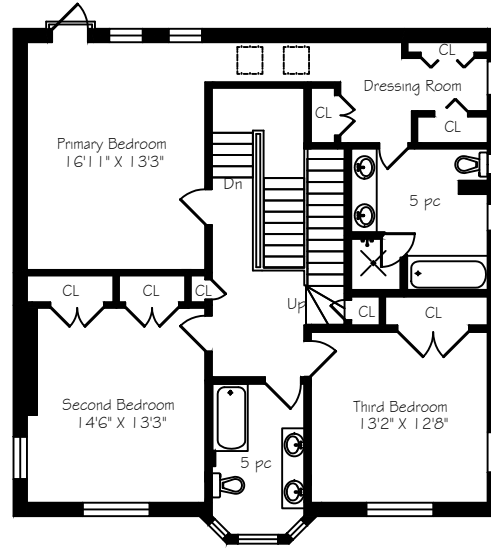

Second Floor
1330 Square Feet