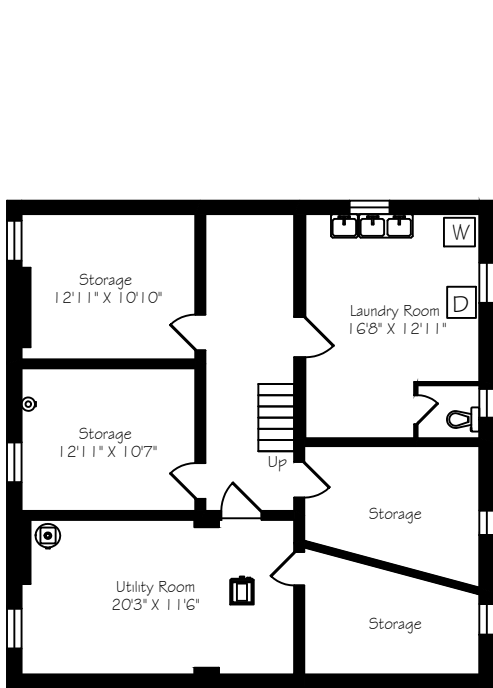

108 Heath Street W

Lower Level
1316 Square Feet