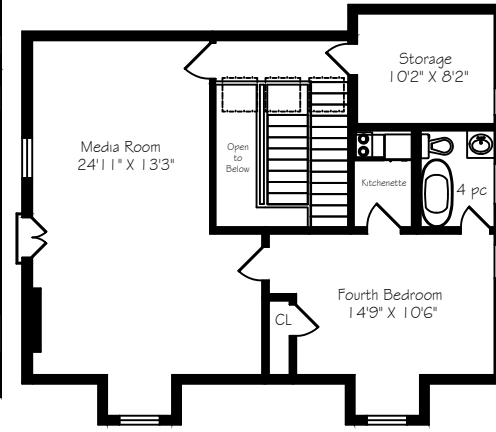

Third Floor
1003 Square Feet