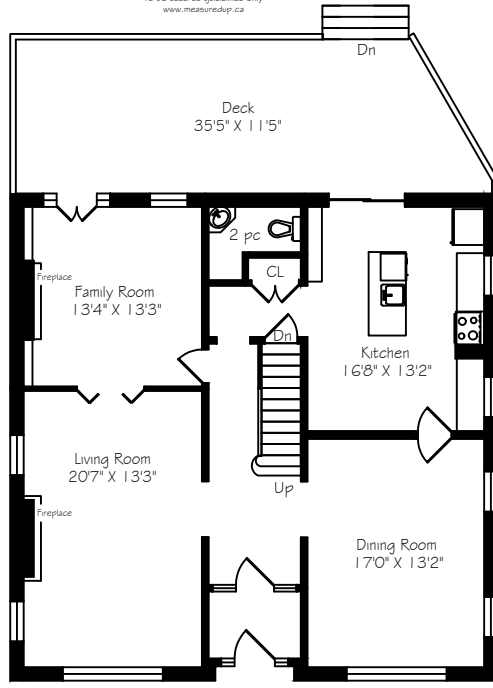

Main Floor
1310 Square Feet