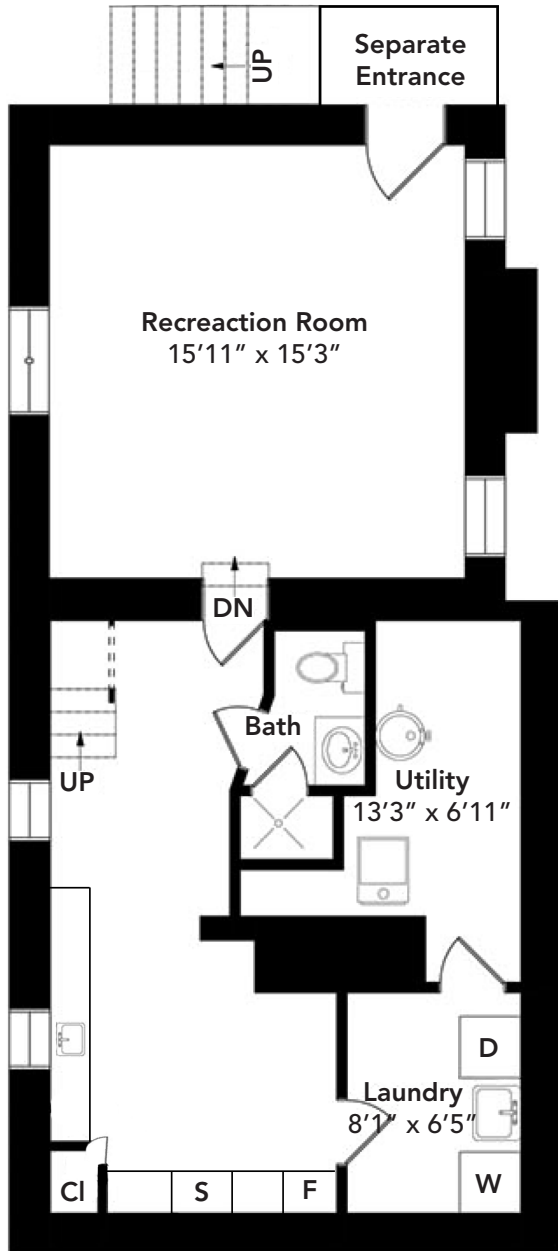

**53 Tilden Crescent**  
1,633 sq. ft. (813 in lower level)

**Lower Level**  
813 sq. ft.

**Main Floor**  
820 sq. ft.

**Second Floor**  
813 sq. ft.