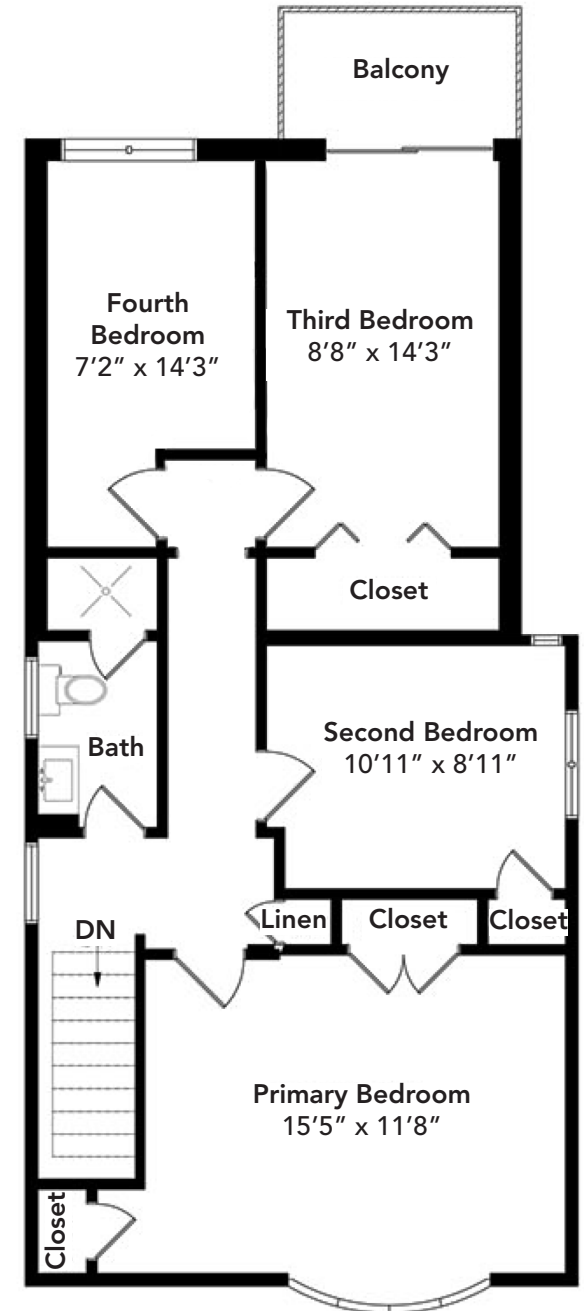

**53 Tilden Crescent**  
1,633 sq. ft. (813 in lower level)

**Lower Level**  
813 sq. ft.

**Main Floor**  
820 sq. ft.

**Second Floor**  
813 sq. ft.