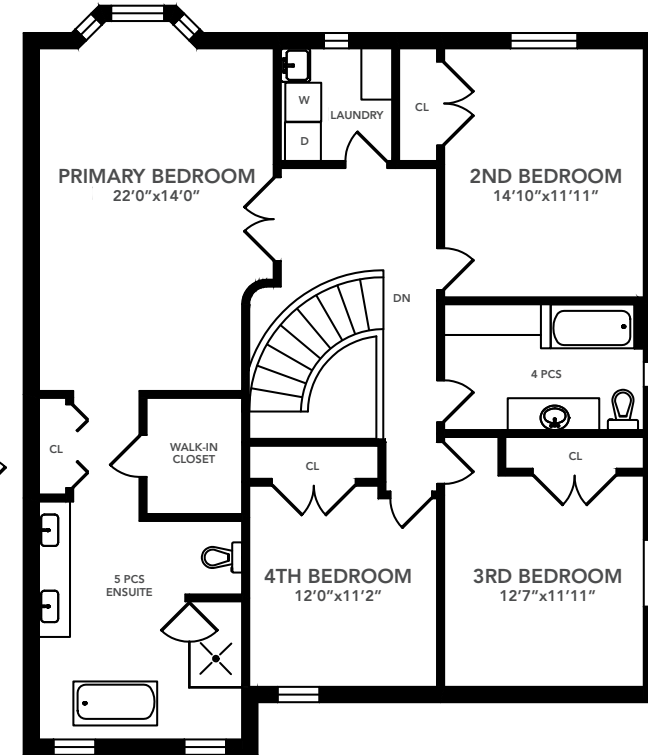

FLOOR PLAN

25 McCarty Crescent

2,884 + 1,289 sq. ft.

Basement

Main Floor

Second Floor