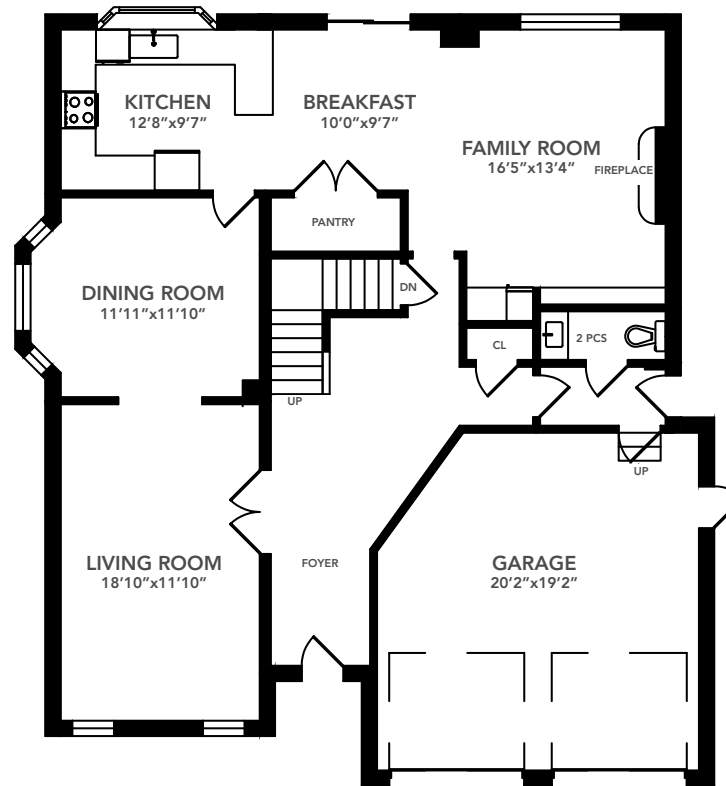

FLOOR PLAN

25 McCarty Crescent

2,884 + 1,289 sq. ft.

Basement

Main Floor

Second Floor