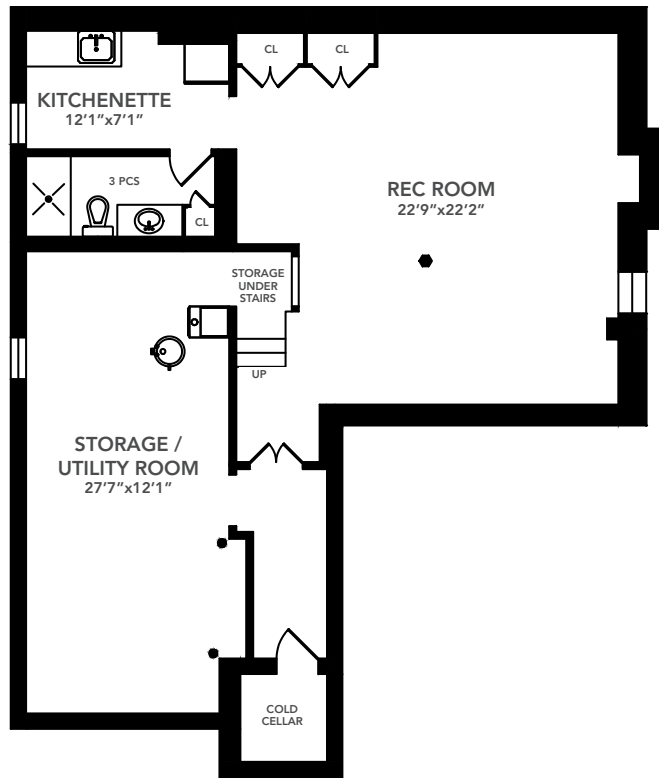

FLOOR PLAN

25 McCarty Crescent

2,884 + 1,289 sq. ft.

Basement

Main Floor

Second Floor