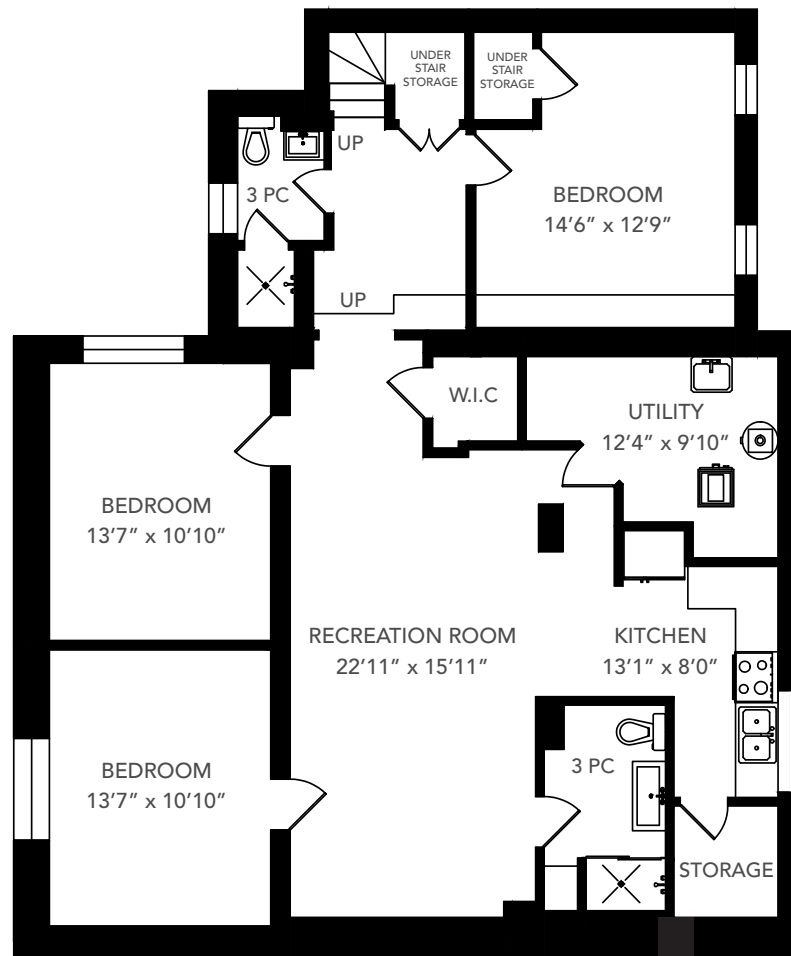

FLOOR PLAN

70 Exbury Rd

1,694 + 1,596 sq. ft.

Main

Lower Level