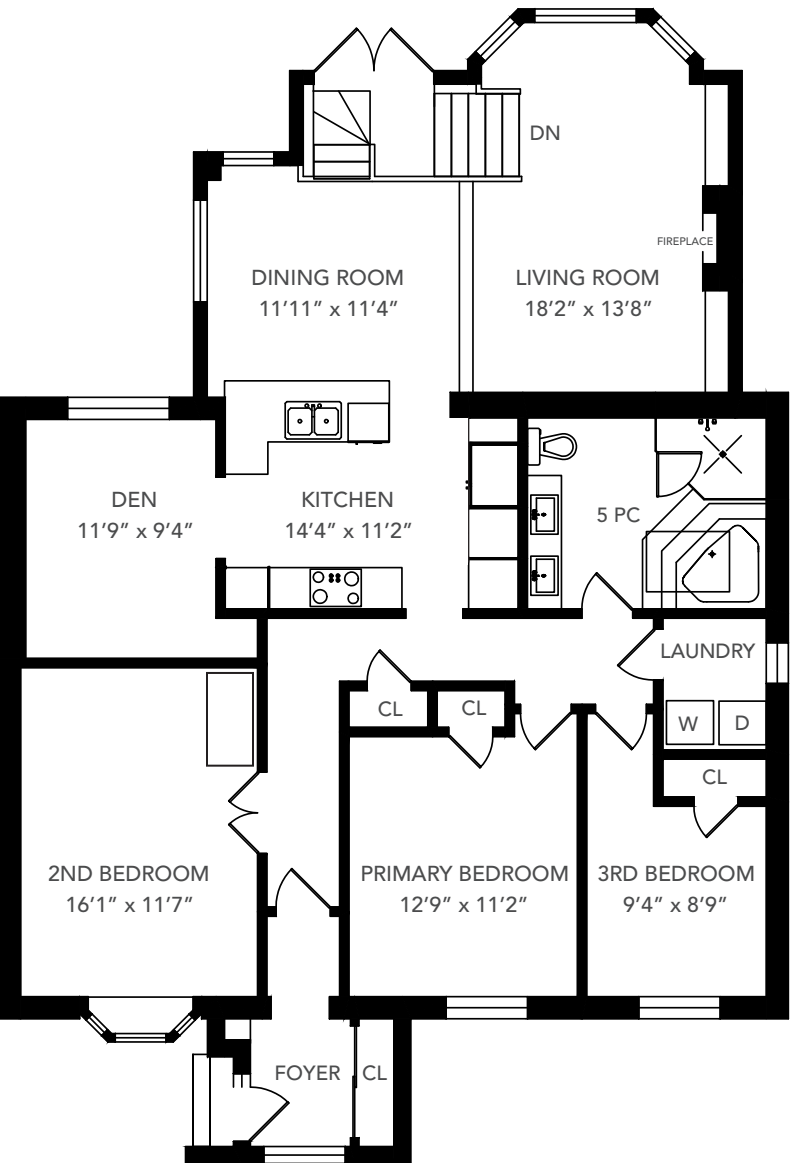

FLOOR PLAN

70 Exbury Rd

1,694 + 1,596 sq. ft.

Main

Lower Level