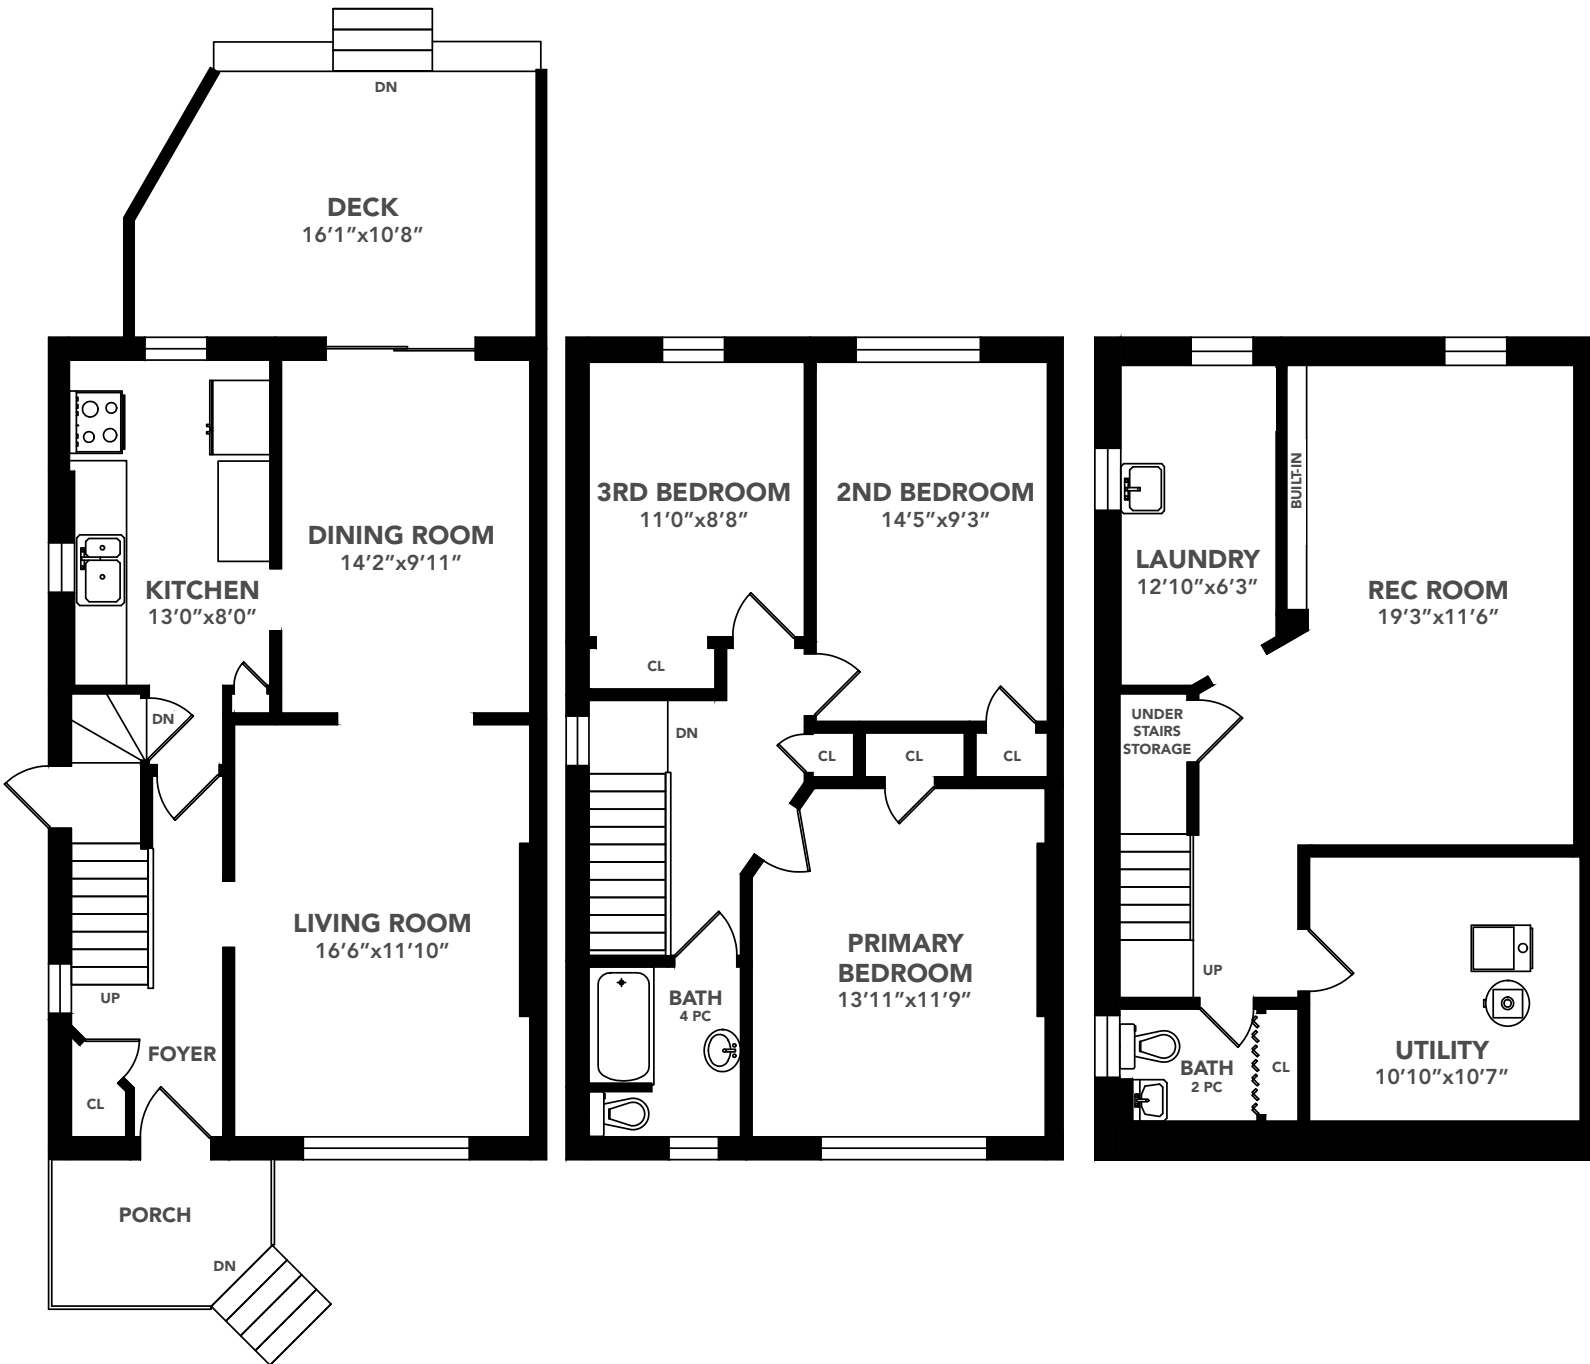

FLOOR PLAN

526 Broadway Ave

1,300 + 650 sq. ft.

MAIN FLOOR

SECOND FLOOR

LOWER LEVEL