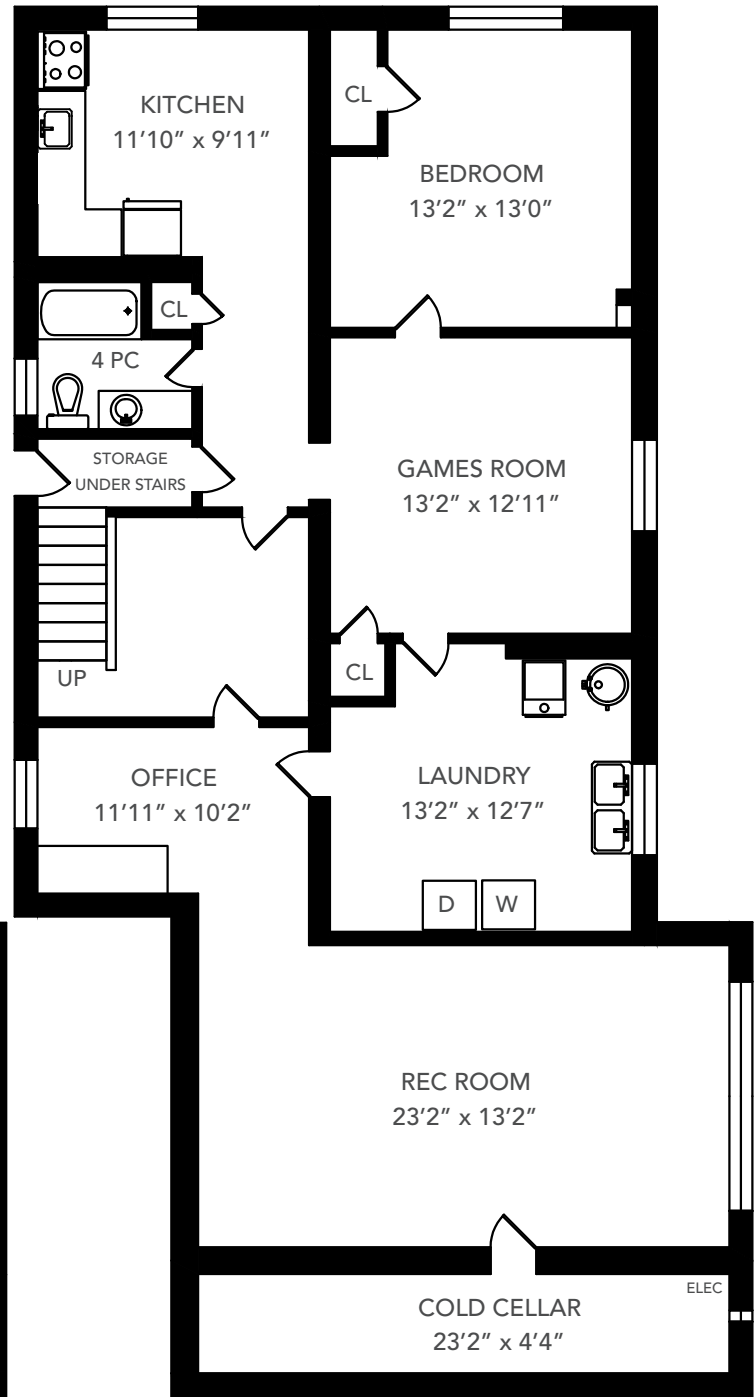

FLOOR PLAN

88 Alexis Blvd

1,495 + 1,644 sq. ft.

Main

Basement