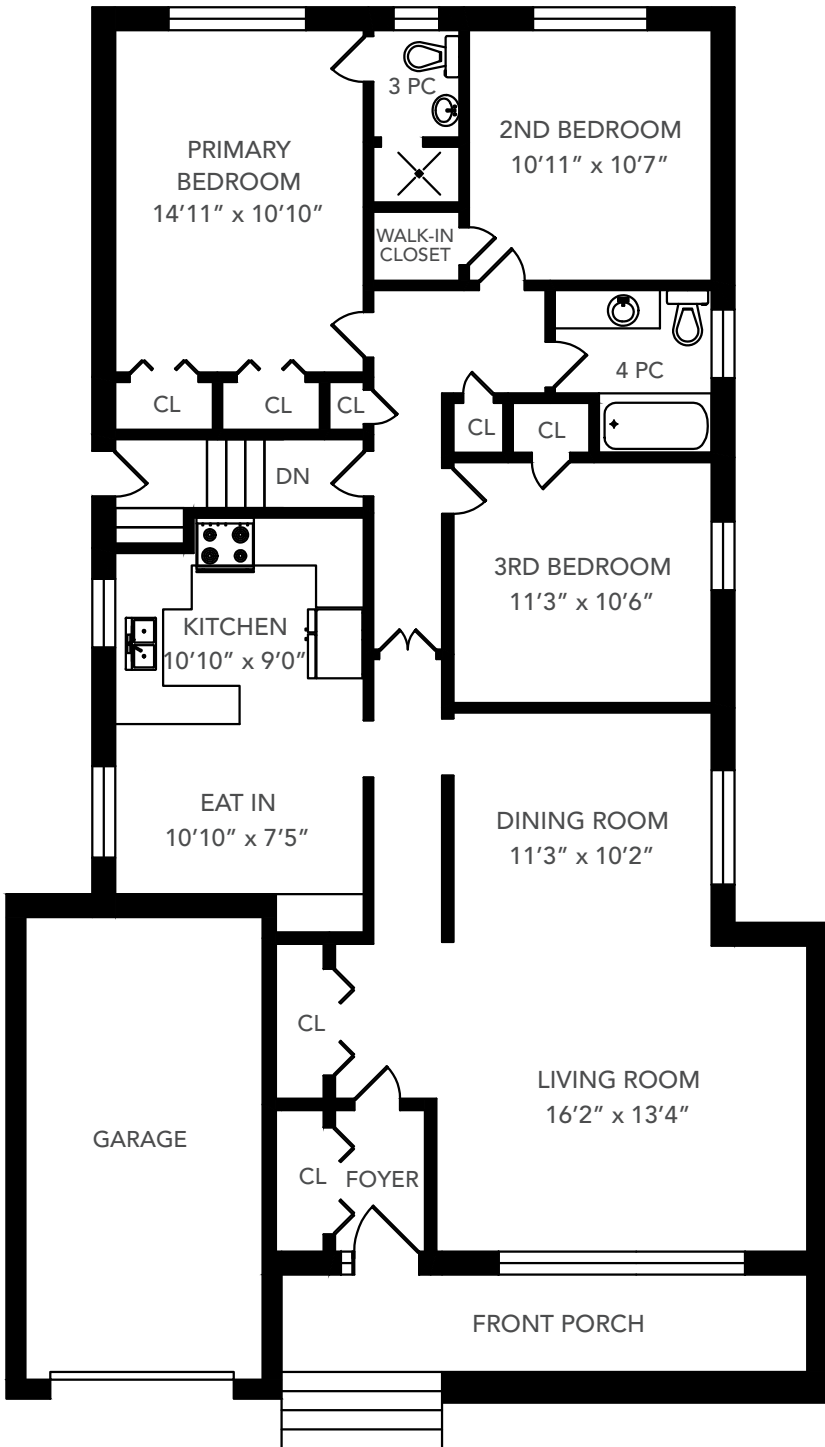

FLOOR PLAN

88 Alexis Blvd

1,495 + 1,644 sq. ft.

Main

Basement